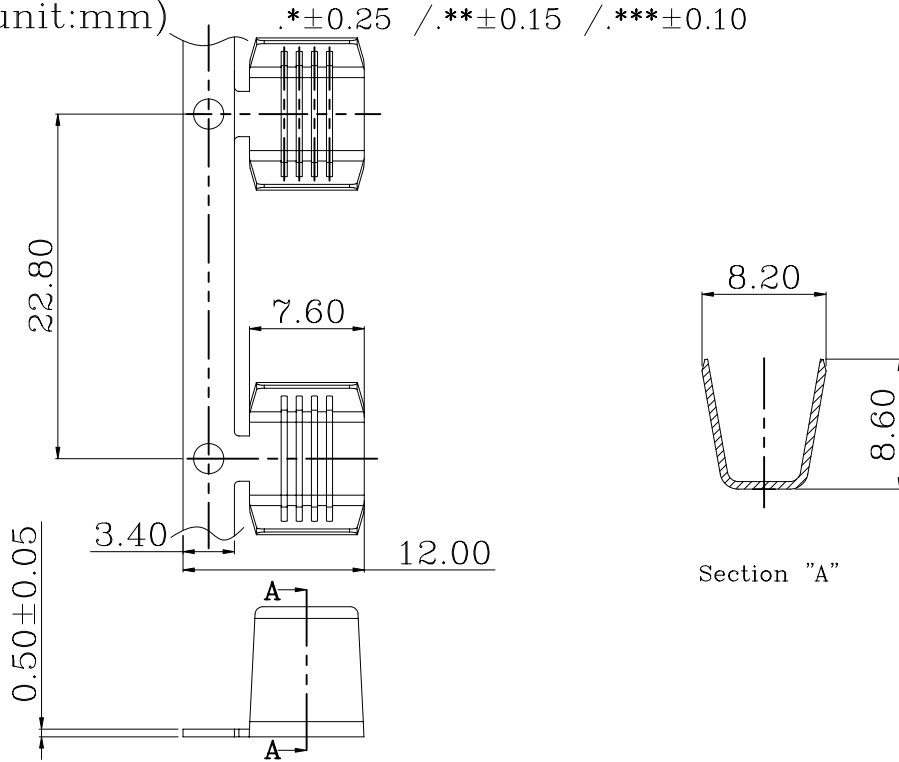

## Ordering Information

Part No.	Material	Wire Range	Insulation O.D.	Plated	Q'ty/Reel	Remark
J2139BS-00JA-0	Brass	AWG#12~16	3.70mm max	Tin Plated	4500pcs	

Tolerance:(unit:mm)

## Ordering Information

Part No.	Material	Wire Range	Insulation O.D.	Plated	Q'ty/Reel	Remark
J2140BS-00UA-0	Brass	AWG#10~14	3.00mm max	Tin Plated	4000pcs	

Tolerance:(unit:mm)

\*±0.25 / \*\*±0.15 / \*\*\*±0.10