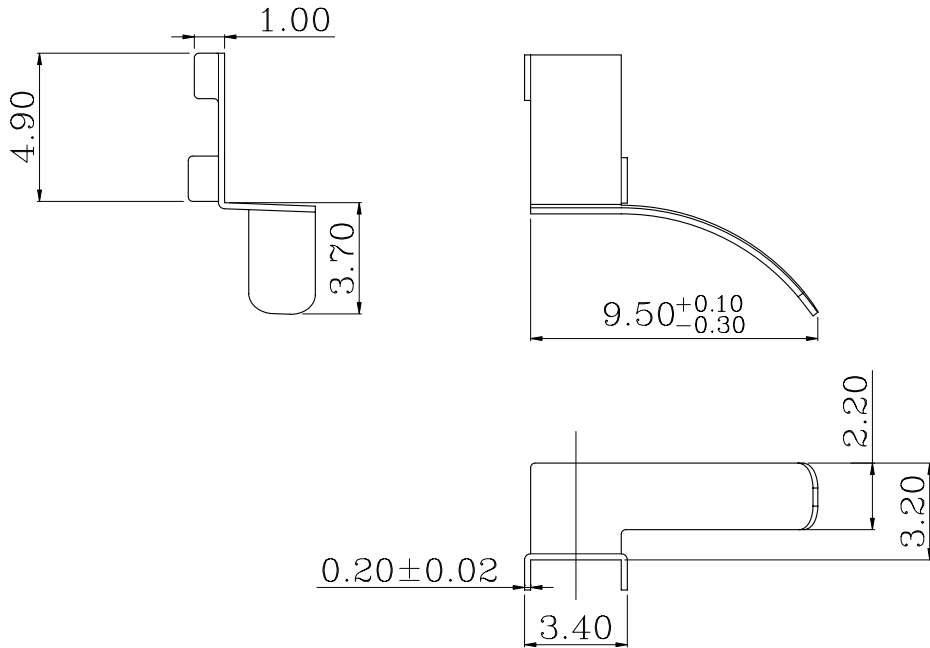

# 1247 Terminal battery shrapnel Connector

## Ordering Information

Part No.	Material	Wire Range	Insulation	O.D.	Plated	Q'ty/Reel	Remark
C1247PL-J01	Phosphor Bronze				Tin Plated	8000pcs	
Tolerance:(unit:mm)		.*±0.25 / .**±0.15 / .***±0.10					

## Ordering Information

Part No.	Material	Wire Range	Insulation	O.D.	Plated	Q'ty/Reel	Remark
C1247PL-J02	Phosphor Bronze				Tin Plated	8000pcs	
Tolerance:(unit:mm)		.*±0.25 / .**±0.15 / .***±0.10					